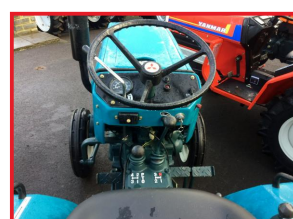

COWLING

AGRICULTURE

Mitsubishi D1600S 19hp 2WD Compact tractor

£3,950.00

This tractor would suit a smallholder looking to maintain their paddocks.

Topping, chain harrowing, rolling etc.

Its in excellent condition all round.

Comes fully serviced, checked over & with 6 months warranty.

Product Details

Category/Type	All Tractors
Make	Mitsubishi
Model	D1600S 19hp 2WD Compact tractor
Size/HP	19
Hours/Mileage	759

Bridgehorn Barn, Henley, Nr Langport, Somerset, TA10 9BG