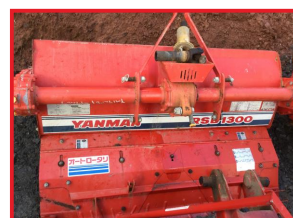

### **Iseki Landhope 180 2WD Compact tractor**

**£2,750.00**

Very modern looking compact tractor. Excellent steering lock. side-shift gears, flat floor. Easy access. Comfortable driving position.

Dull paint but would come up good with a polish. Cheap little tractor.