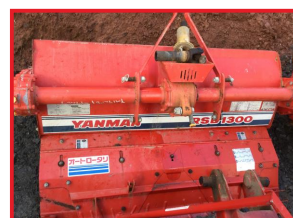

COWLING

AGRICULTURE

Iseki Landhope 180 2WD Compact tractor

£2,750.00

Very modern looking compact tractor. Excellent steering lock. side-shift gears, flat floor. Easy access. Comfortable driving position.

Dull paint but would come up good with a polish. Cheap little tractor.

Supplied fully serviced, checked over & ready to work. 6 months warranty.

Product Details

Category/Type	All Tractors
Make	Iseki
Model	Landhope 180 2WD Compact tractor
Size/HP	20
Hours/Mileage	638

Bridgehorn Barn, Henley, Nr Langport, Somerset, TA10 9BG

Tel: +44 (0)1458 250978 +44 (0)7813 847128

www.cowlingagri.com sid@cowlingagri.co.uk