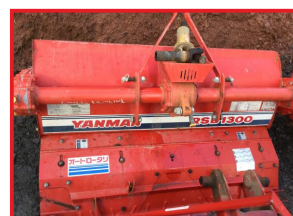

COWLING

AGRICULTURE

Iseki Landhope 180 2WD Compact tractor

£2,750.00

Very modern looking compact tractor. Excellent steering lock. side-shift gears, flat floor. Easy access. Comfortable driving position.

Dull paint but would come up good with a polish. Cheap little tractor.

Supplied fully serviced, checked over & ready to work. 6 months warranty.

Product Details

| | |
|----------------------|---|
| Category/Type | All Tractors |
| Make | Iseki |
| Model | Landhope 180 2WD Compact tractor |
| Size/HP | 20 |
| Hours/Mileage | 638 |