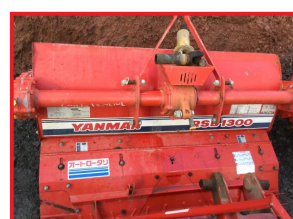

### **Iseki Landhope 180 2WD Compact tractor**

**£2,750.00**

Very modern looking compact tractor. Excellent steering lock. side-shift gears, flat floor. Easy access. Comfortable driving position.

Dull paint but would come up good with a polish. Cheap little tractor.