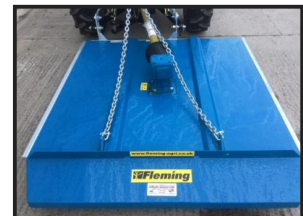

COWLING

SMALLHOLDER & AGRI SPECIALISTS

Fleming 6ft Topper

£1,195.00

Fleming 6Ft Topper Slightly Offset

Great topper well designed extremely strong recommend for rough uneven ground

Convex Galvanised Skids adjustable to different heights Inc galvanised chain support

Headstock Galvanised and folded reformed metal top for longer life

Can be fitted to be in line with your tractor or of set

Corner gear box are used in the Fleming range transfer power and reliability to the HD rotor and blades