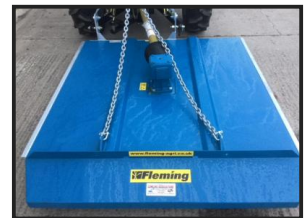

COWLING

SMALLHOLDER & AGRI SPECIALISTS

Fleming 6ft Topper

£1,195.00

Fleming 5Ft Topper Slightly Offset

Great topper well designed extremely strong recommend for rough uneven ground
Convex Galvanised Skids adjustable to different heights Inc galvanised chain support

Headstock Galvanised and folded reformed metal top for longer life

Can be fitted to be in line with your tractor or of set

Corner gear box are used in the Fleming range transfer power and reliability to the HD rotor and blades