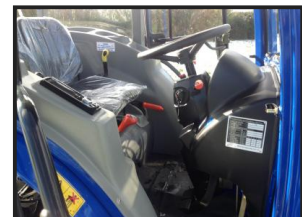

COWLING

SMALLHOLDER & AGRI SPECIALISTS

Landlegend Compact HP 50hp 4x4 Tractor with cab & 4 In 1 Loader

£22,000.00

NOW IN STOCK THE NEW LANDLEGEND 50 HP TRACTOR With Cab And Loader

Please see spec Below.

- 50hp Direct injection 4 cyl engine
- 12F/12R synchromesh / shuttle gearbox
- Power steering
- Cat 1 & Cat 2 three point linkage
- Clevis style drawbar / hitch

Product Details

Category/Type	New Tractors
Make	Landlegend Compact
Model	HP 50hp 4x4 Tractor with cab & 4 In 1 Loader
Year	-
Hours	-

Metal bonnet & mudguards

Folding roll bar

Easy access flat deck floor

Bridgehorn Barn, Somerset, TA10 9BG, United Kingdom