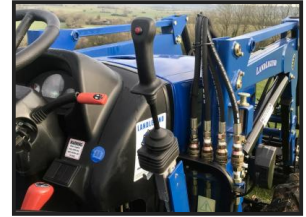

COWLING

SMALLHOLDER & AGRI SPECIALISTS

Landlegend Compact Tractor 50HP Tractor With 4In1 Loader

£17,445.00

NOW IN STOCK THE NEW LANDELEGEND 50 HP TRACTOR With 4In1 Loader, Please see spec Below. 50hp Direct injection 4cyl engine 12F/12R synchromesh / shuttle gearbox Power steering Cat 1 & Cat 2 three point linkage. Clevis style drawbar / hitch front weights & front tow hitch. Comfy adjustable sprung seat 2 x double acting hydraulic spool valves (for tipping trailers / running logsplitters etc) 32mm 6 spline (UK Spec) clockwise turning PTO shaft Independent twin speed PTO 540RPM & 1000RPM Wet multi-disc brakes Metal bonnet & mudguards. Folding roll bar. Easy access flat deck floor. Side shift gears. Fully EC compliant. Road Legal

Product Details

Category/Type	New Tractors
Make	Landlegend Compact Tractor
Model	50HP Tractor With 4In1 Loader
Year	-
Hours	-

Bridgehorn Barn, Somerset, TA10 9BG, United Kingdom

Tel: 01458 269210 Mobile: