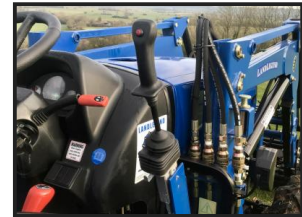

## **Landlegend Compact Tractor 50HP Tractor With 4In1 Loader**

**£17,445.00**

NOW IN STOCK THE NEW LANDELEGEND 50 HP TRACTOR With 4In1 Loader, Please see spec Below. 50hp Direct injection 4cyl engine 12F/12R synchromesh / shuttle gearbox Power steering Cat 1 & Cat 2 three point linkage. Clevis style drawbar / hitch front weights & front tow hitch. Comfy adjustable sprung seat 2 x double acting hydraulic spool valves (for tipping trailers / running logsplitters etc) 32mm 6 spline (UK Spec) clockwise turning PTO shaft Independent twin speed PTO 540RPM & 1000RPM Wet multi-disc brakes Metal bonnet & mudguards. Folding roll bar. Easy access flat deck floor. Side shift gears. Fully EC compliant. Road Legal

### **Product Details**

<b>Category/Type</b>	<b>New Tractors</b>
<b>Make</b>	<b>Landlegend Compact Tractor</b>
<b>Model</b>	<b>50HP Tractor With 4In1 Loader</b>
<b>Year</b>	-
<b>Hours</b>	-

**Bridgehorn Barn, Somerset, TA10 9BG, United Kingdom**