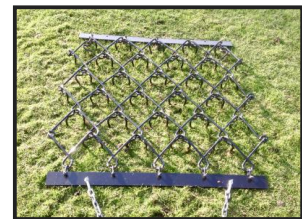

COWLING

SMALLHOLDER & AGRI SPECIALISTS

UK Spec 4ft Trailed Harrow

£295.00

4FT Heavy duty chain harrows can be used in 3 ways you have the standard way to remove moss and dead thatch & aerating the soil reverse the harrows for more aggressive on old and un managed surfaces,

3rd way turn the harrows upside down this is great for harrowing sensitive ground level top soil or breaking down horse manure. Harrows work great on sand arenas..

Towable with Quads, Atv, Tractors & other, vehicle

Product Details

Product Details	
Category/Type	Soil & Field Preparation
Make	UK Spec
Model	4ft Trailed Harrow
Year	-
Hours	-

Bridgehorn Barn, Somerset, TA10 9BG, United Kingdom

Tel: 01458 269210 Mobile:

www.cowlingagri.com cowlingagri@gmail.com