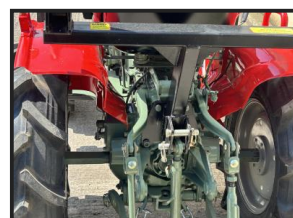

COWLING

SMALLHOLDER & AGRI SPECIALISTS

Yanmar YM1401 & Loader

£POA

Nice smaller compact tractor with plenty of power
Sold in as new condition fully serviced and checked over with 6m warranty
Fitted with roll bar, tow bar and and new battery Package deals

Product Details

Category/Type	Grass / Hedge Cutting
Make	Yanmar
Model	YM1401 & Loader
Year	-
Hours	-

Bridgehorn Barn, Somerset, TA10 9BG, United Kingdom

Tel: 01458 269210 Mobile:

www.cowlingagri.com cowlingagri@gmail.com